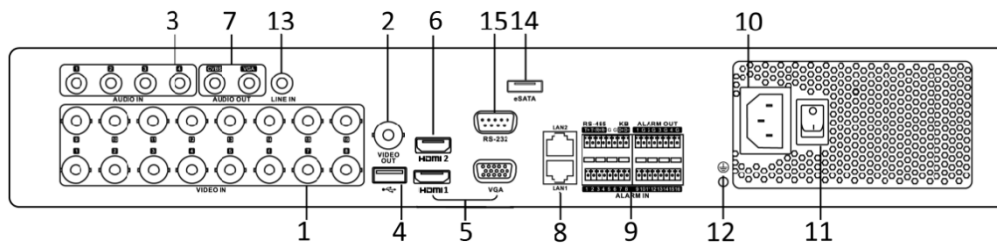

Physical Interfaces

Index	Description	Index	Description
1	VIDEO IN	9	RS-485 Serial Interface, Keyboard Interface, ALARM IN and ALARM OUT
2	VIDEO OUT	10	100 to 240 VAC Power Input
3	AUDIO IN, RCA Connector	11	Power Switch
4	USB Interface	12	GND
5	HDMI1/VGA Interface	13	LINE IN
6	HDMI2 Interface	14	eSATA Interface
7	CVBS AUDIO OUT and VGA AUDIO OUT	15	RS-232 Serial Interface
8	LAN1 and LAN2 Network Interfaces		

▪ Available Model

DS-7316HUI-K4